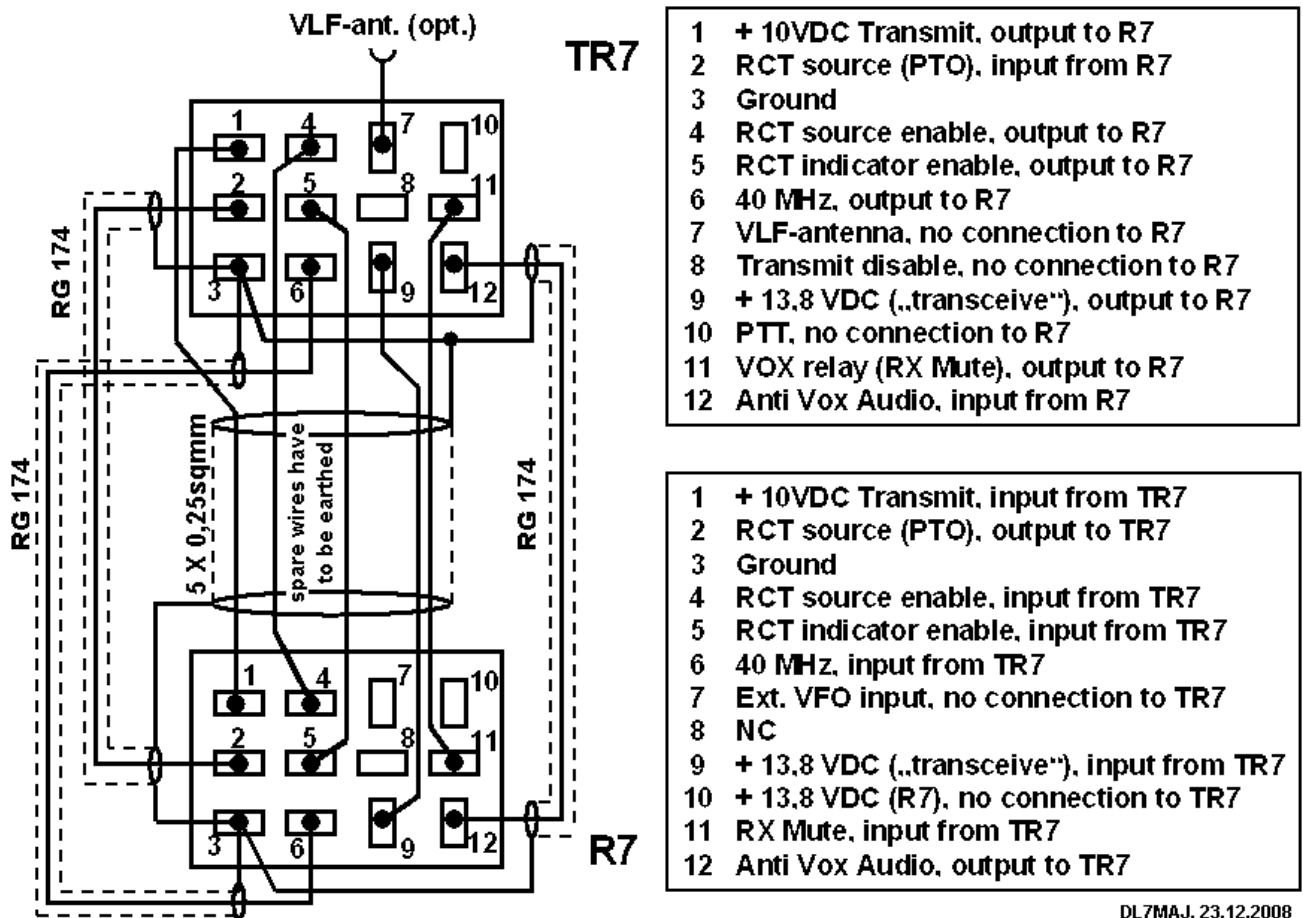

Interconnection cable for the Drake 7-Line: TR7 – R7

DL7MAJ, 23.12.2008

CINCH JONES CONNECTOR TR7 ASSESSORY (12 PIN MOLEX Part# P-3312-CCT):
 Source: www.mouser.com / Part-Nr.: 538-38331-5612.

All my spare connectors are SOLD! Sorry, but I'll be definitely not able to supply them!